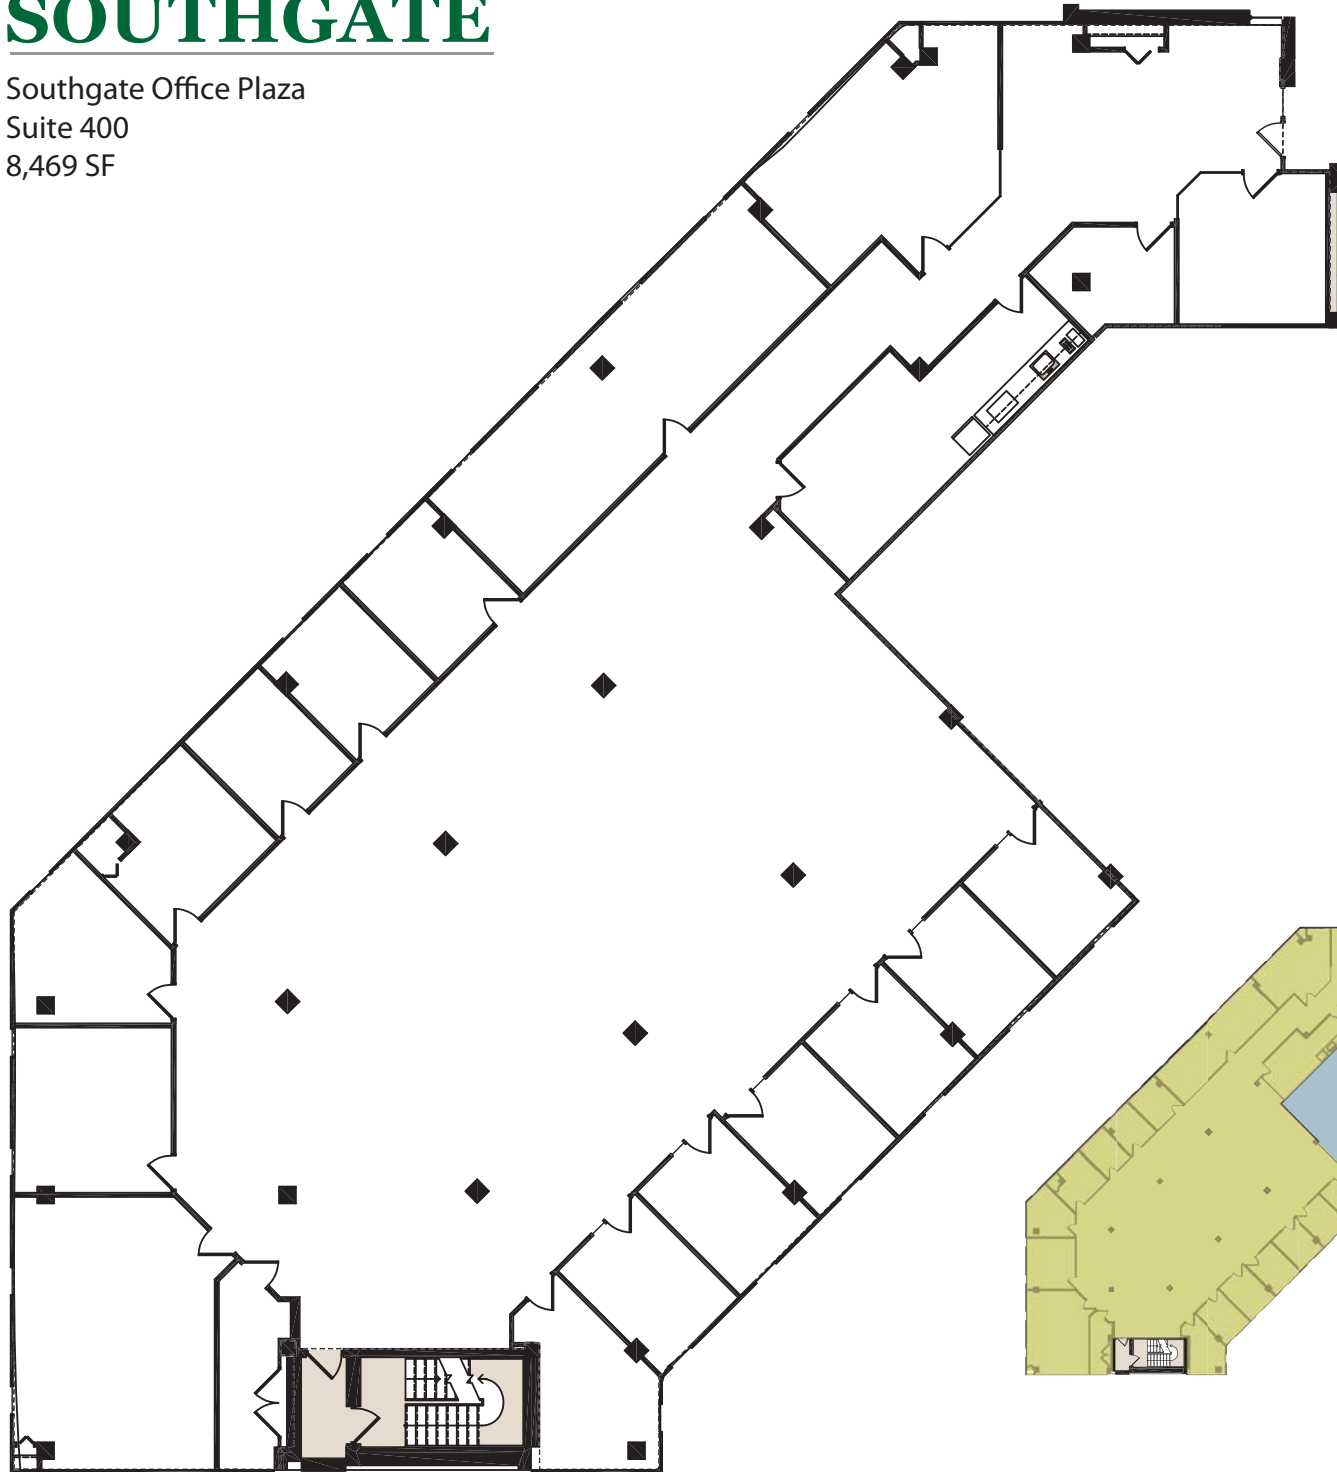

SOUTHGATE

Southgate Office Plaza
Suite 400
8,469 SF

Fourth Floor Plan