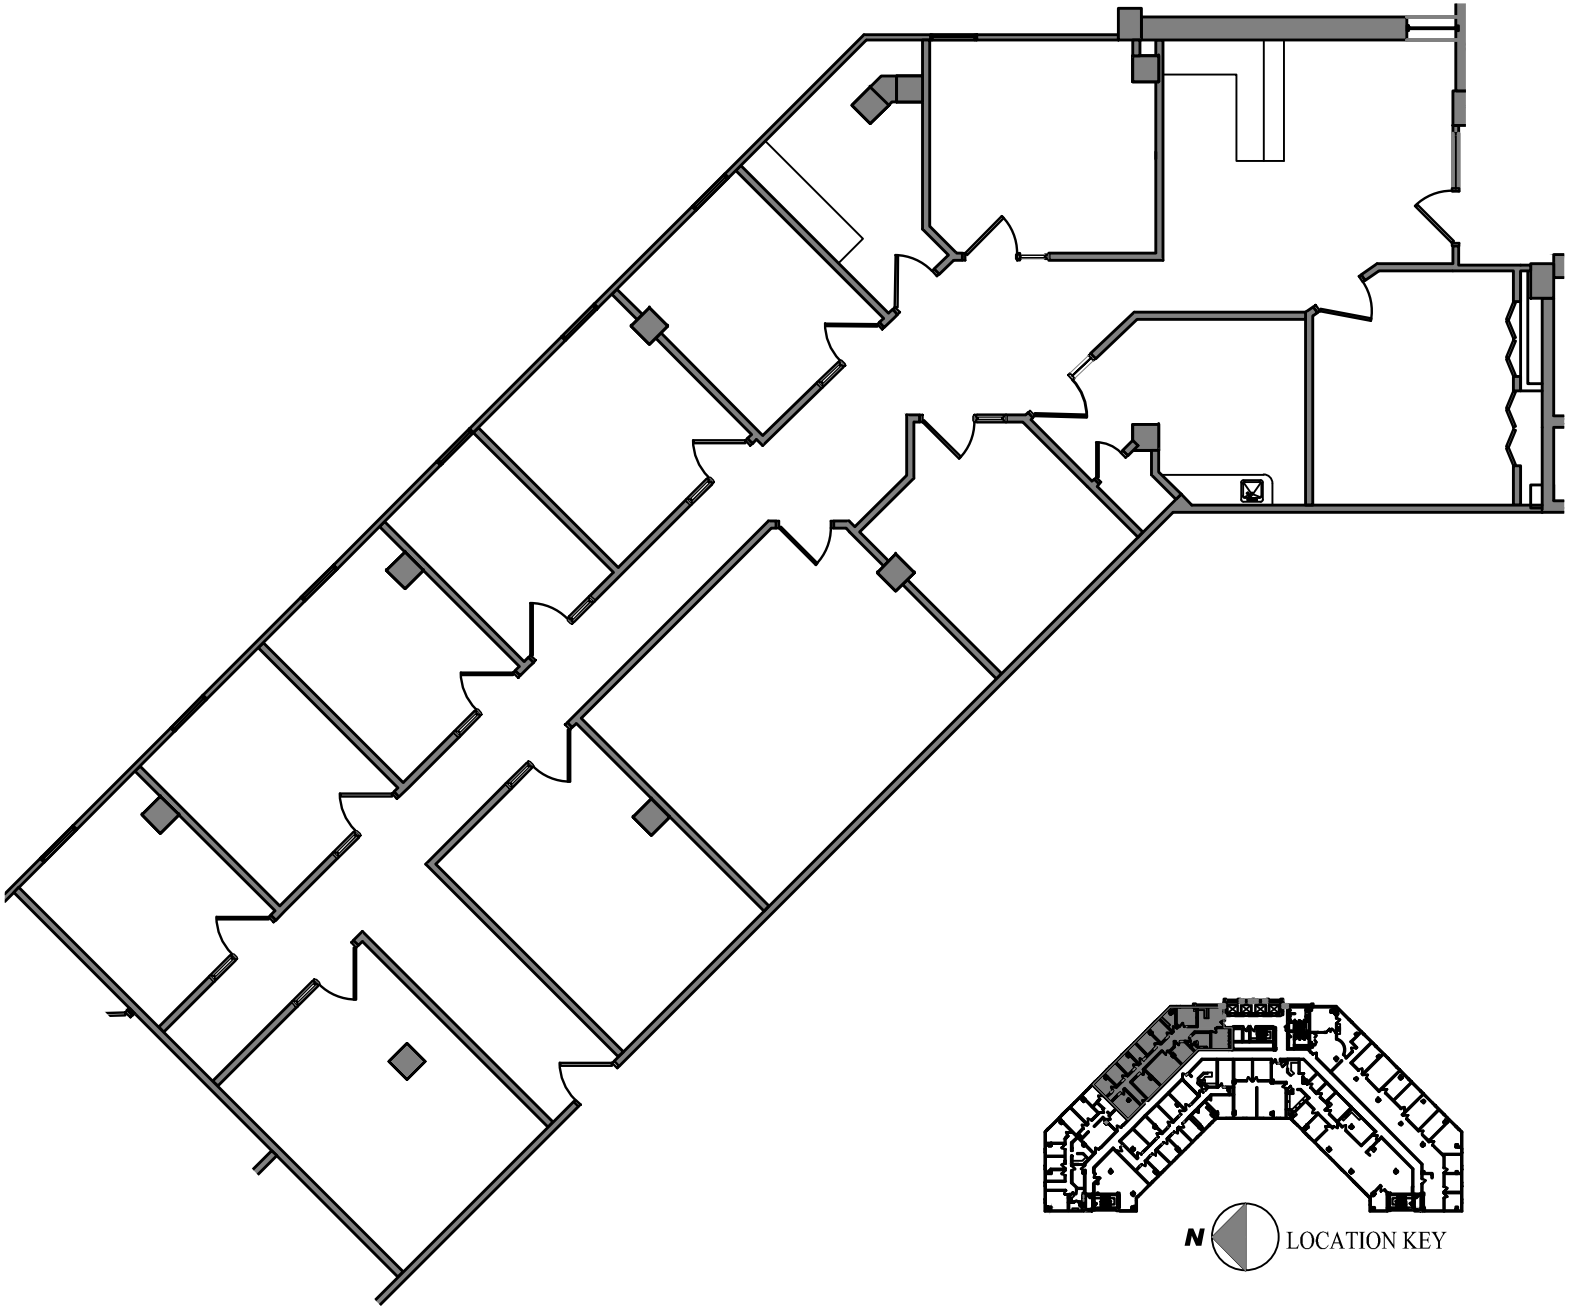

# SOUTHGATE OFFICE PLAZA

5001 AMERICAN BOULEVARD WEST BLOOMINGTON, MINNESOTA

SUITE 301: 3,284 RENTABLE SQUARE FEET

DATE: 12.22.11

SCALE: 3/32" = 1'-0"

  
**TRANSWESTERN**<sup>®</sup>  
706 2nd Avenue South  
100 Baker Building  
Minneapolis, MN 55402  
(612) 343-4200