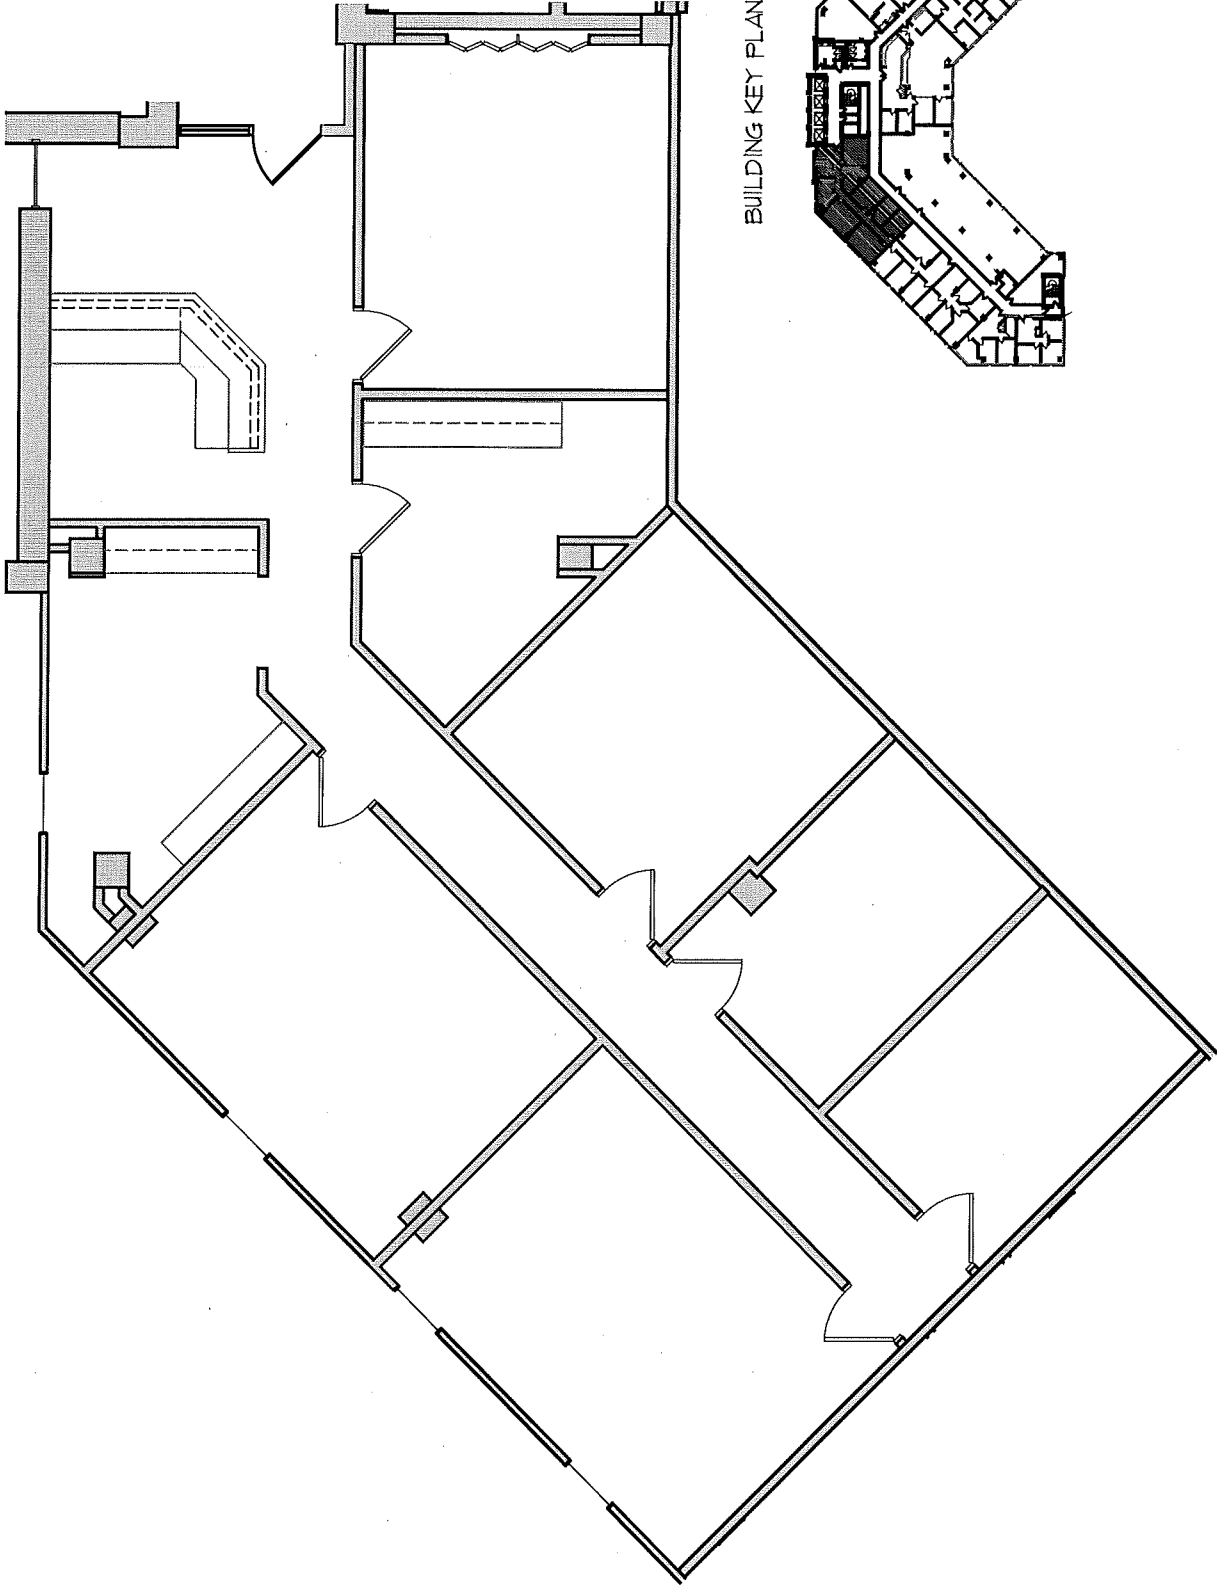

Exhibit A
 Depiction of Premises

BUILDING KEY PLAN

SUITE 201 - 2,249 rsf

SOUTHGATE OFFICE PLAZA
 5001 AMERICAN BLVD. WEST
 BLOOMINGTON, MN 55431

SCALE: 1/8" = 1'-0"
 JOB: _____
 REVISION:

1	DATE	XXX
---	------	-----