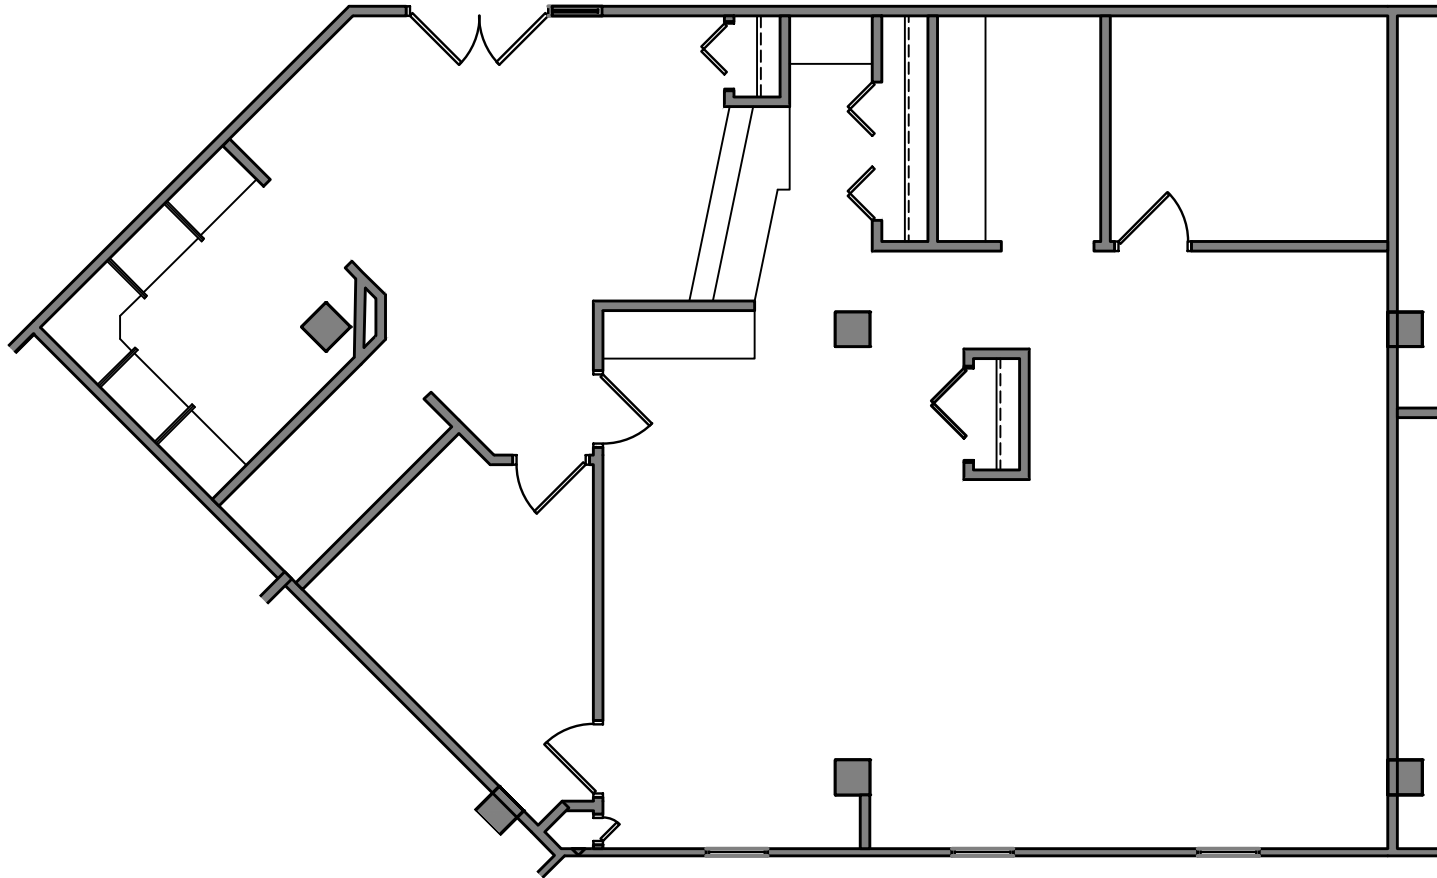

SOUTHGATE OFFICE PLAZA

5001 AMERICAN BOULEVARD WEST BLOOMINGTON, MINNESOTA

SUITE 957: 1,975 RENTABLE SQUARE FEET

DATE: 12.22.11

SCALE: 1/8" = 1'-0"

TRANSWESTERN[®]
706 2nd Avenue South
100 Baker Building
Minneapolis, MN 55402
(612) 343-4200

interiors | architecture