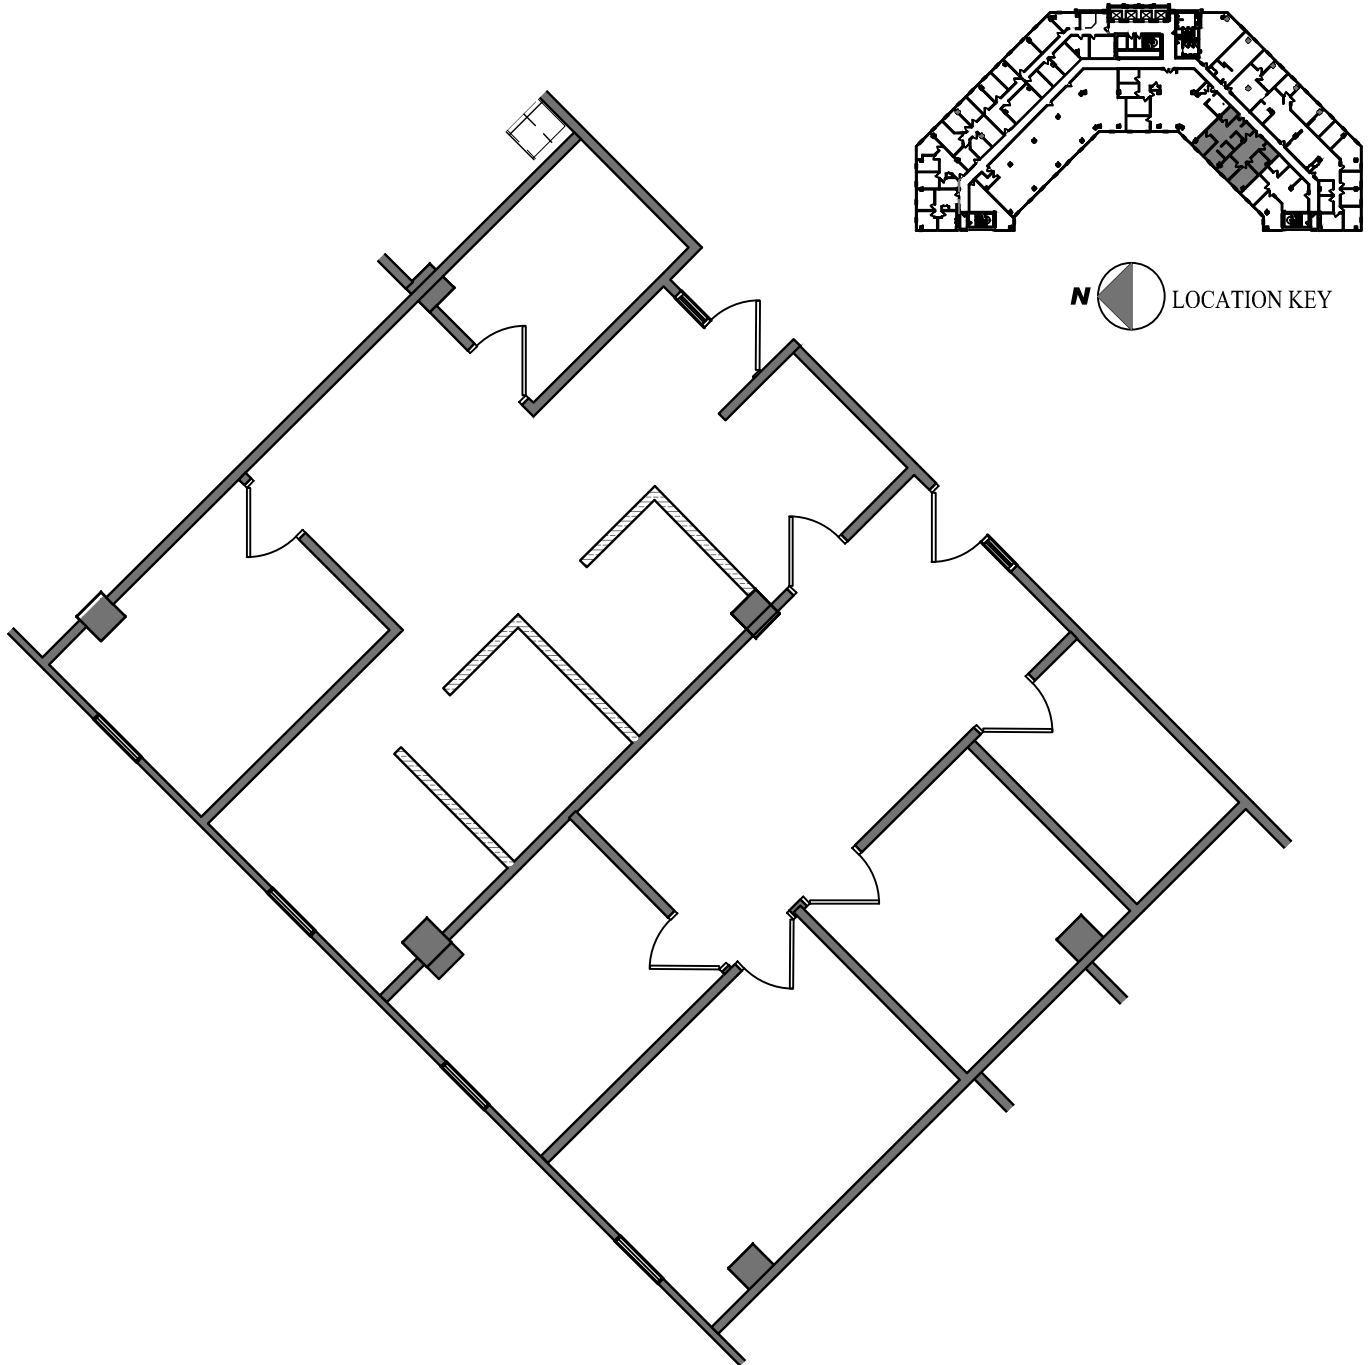

# SOUTHGATE OFFICE PLAZA

5001 AMERICAN BOULEVARD WEST BLOOMINGTON, MINNESOTA

SUITE 230: 1,552 RENTABLE SQUARE FEET

DATE: 02.08.12

SCALE: 1/8" = 1'-0"

  
**TRANSWESTERN**<sup>®</sup>  
706 2nd Avenue South  
100 Baker Building  
Minneapolis, MN 55402  
(612) 343-4200