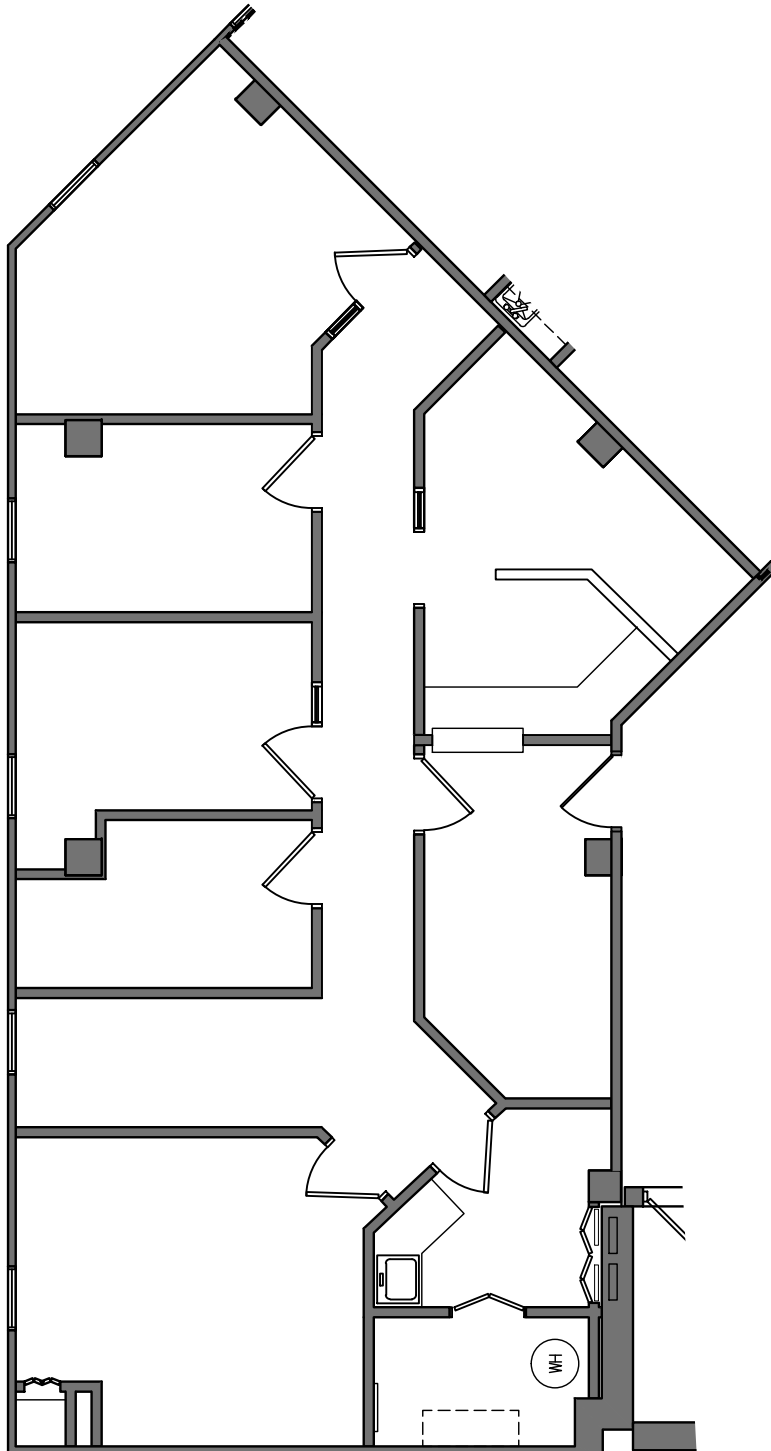

# SOUTHGATE OFFICE PLAZA

5001 AMERICAN BOULEVARD WEST BLOOMINGTON, MINNESOTA

SUITE 397: 1,482 RENTABLE SQUARE FEET

DATE: 12.22.11

SCALE: 1/8" = 1'-0"

  
**TRANSWESTERN**<sup>®</sup>  
706 2nd Avenue South  
100 Baker Building  
Minneapolis, MN 55402  
(612) 343-4200

  
interiors | architecture