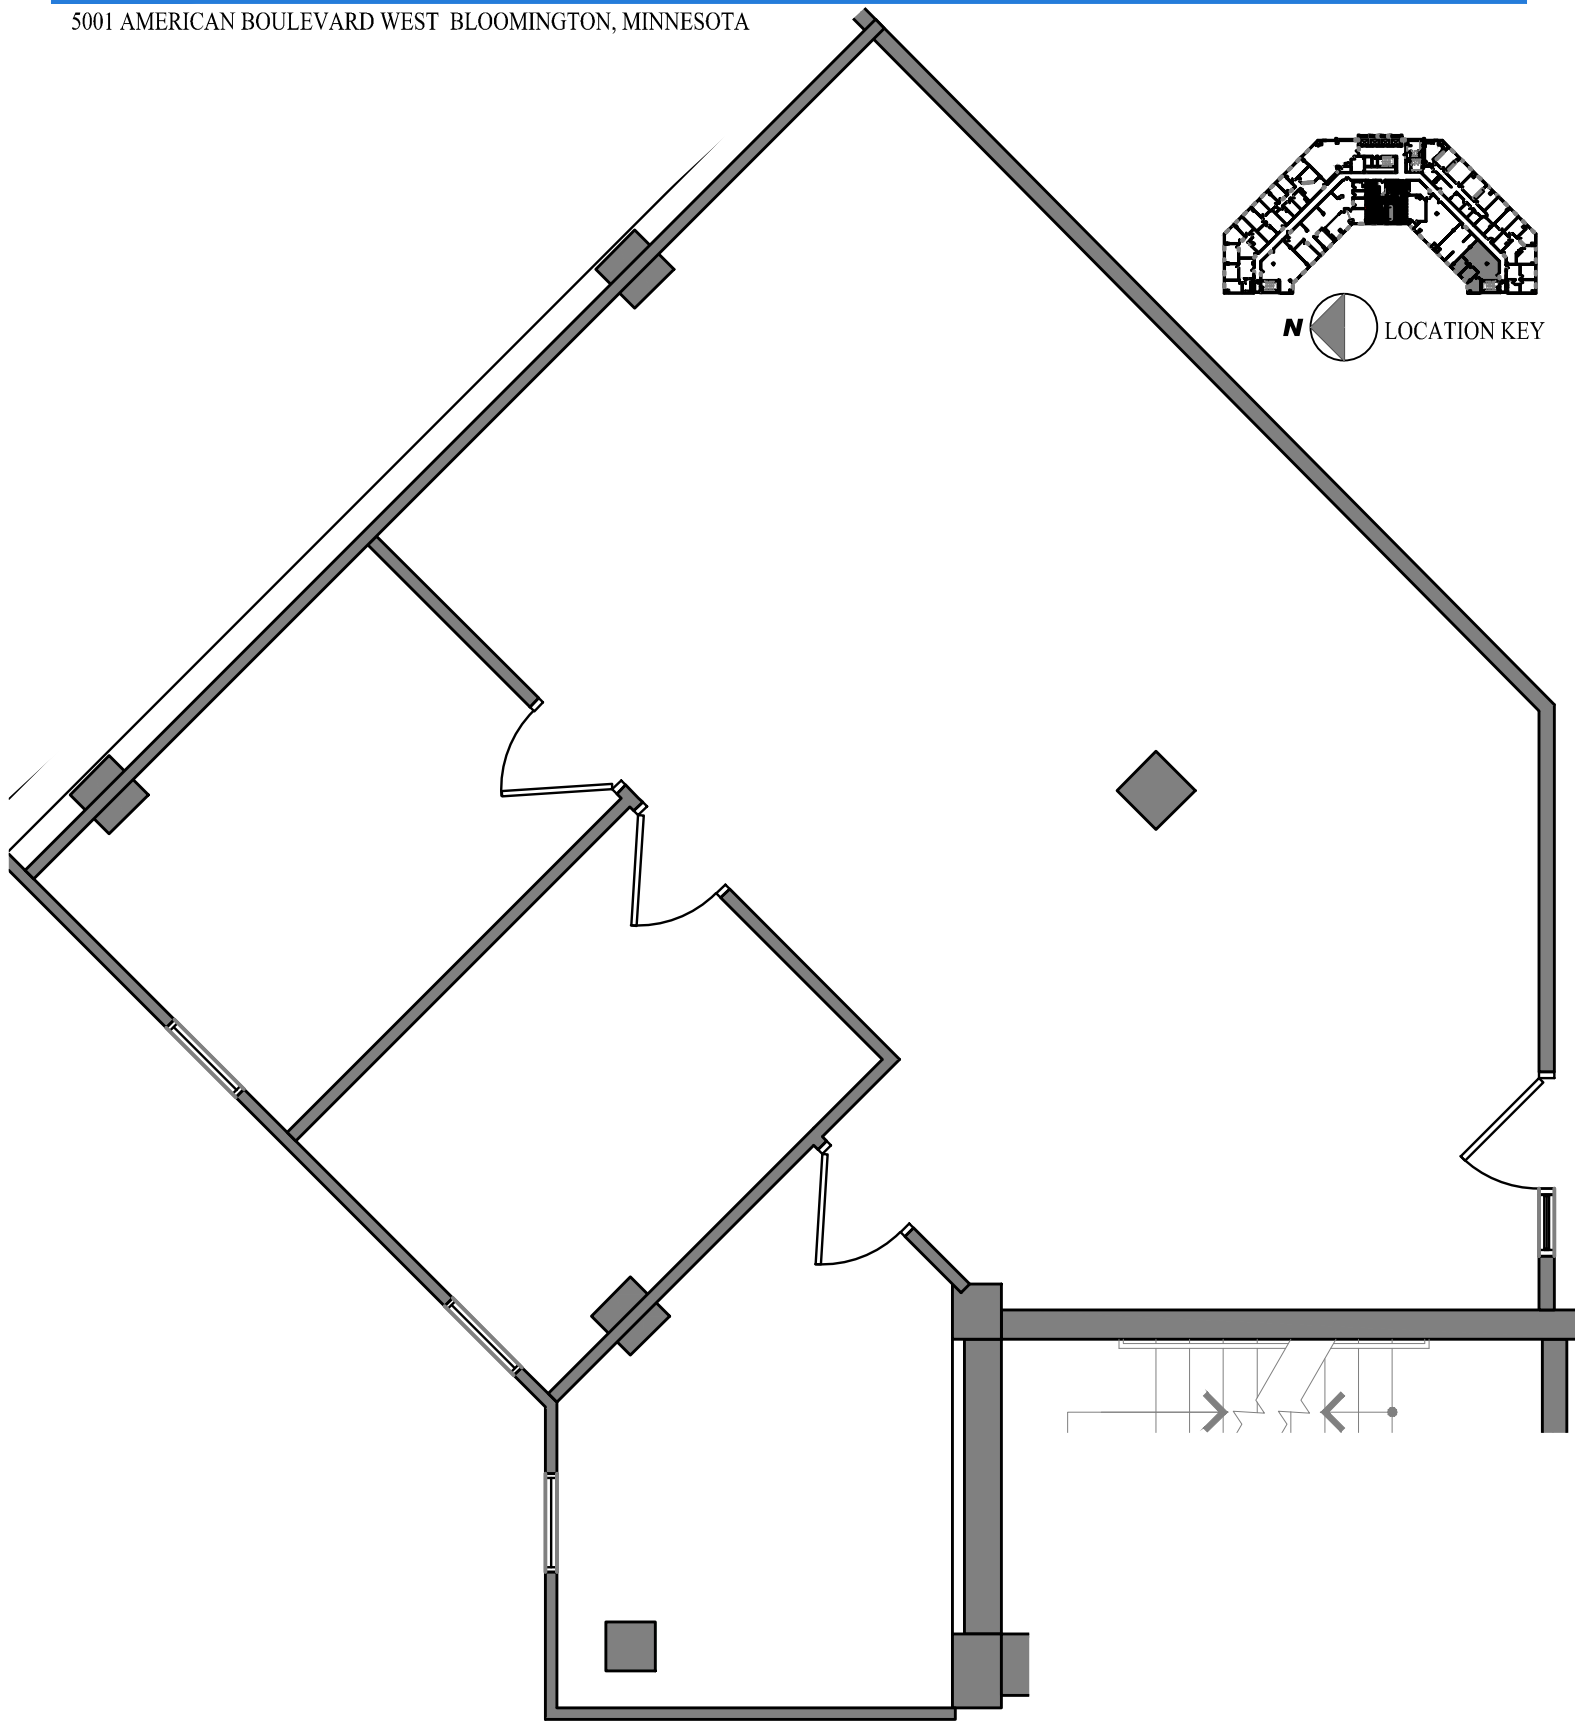

SOUTHGATE OFFICE PLAZA

5001 AMERICAN BOULEVARD WEST BLOOMINGTON, MINNESOTA

SUITE 720: 1,220 RENTABLE SQUARE FEET

DATE: 12.22.11

SCALE: 3/16" = 1'-0"

TRANSWESTERN[®]
706 2nd Avenue South
100 Baker Building
Minneapolis, MN 55402
(612) 343-4200

interiors | architecture