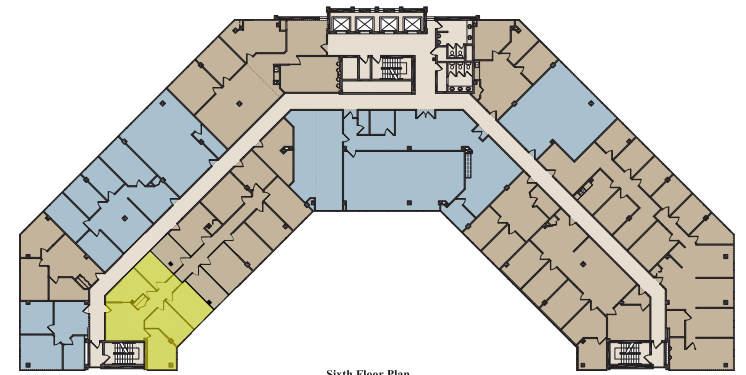

SOUTHGATE

Southgate Office Plaza
Suite 670
1,176 SF

Sixth Floor Plan