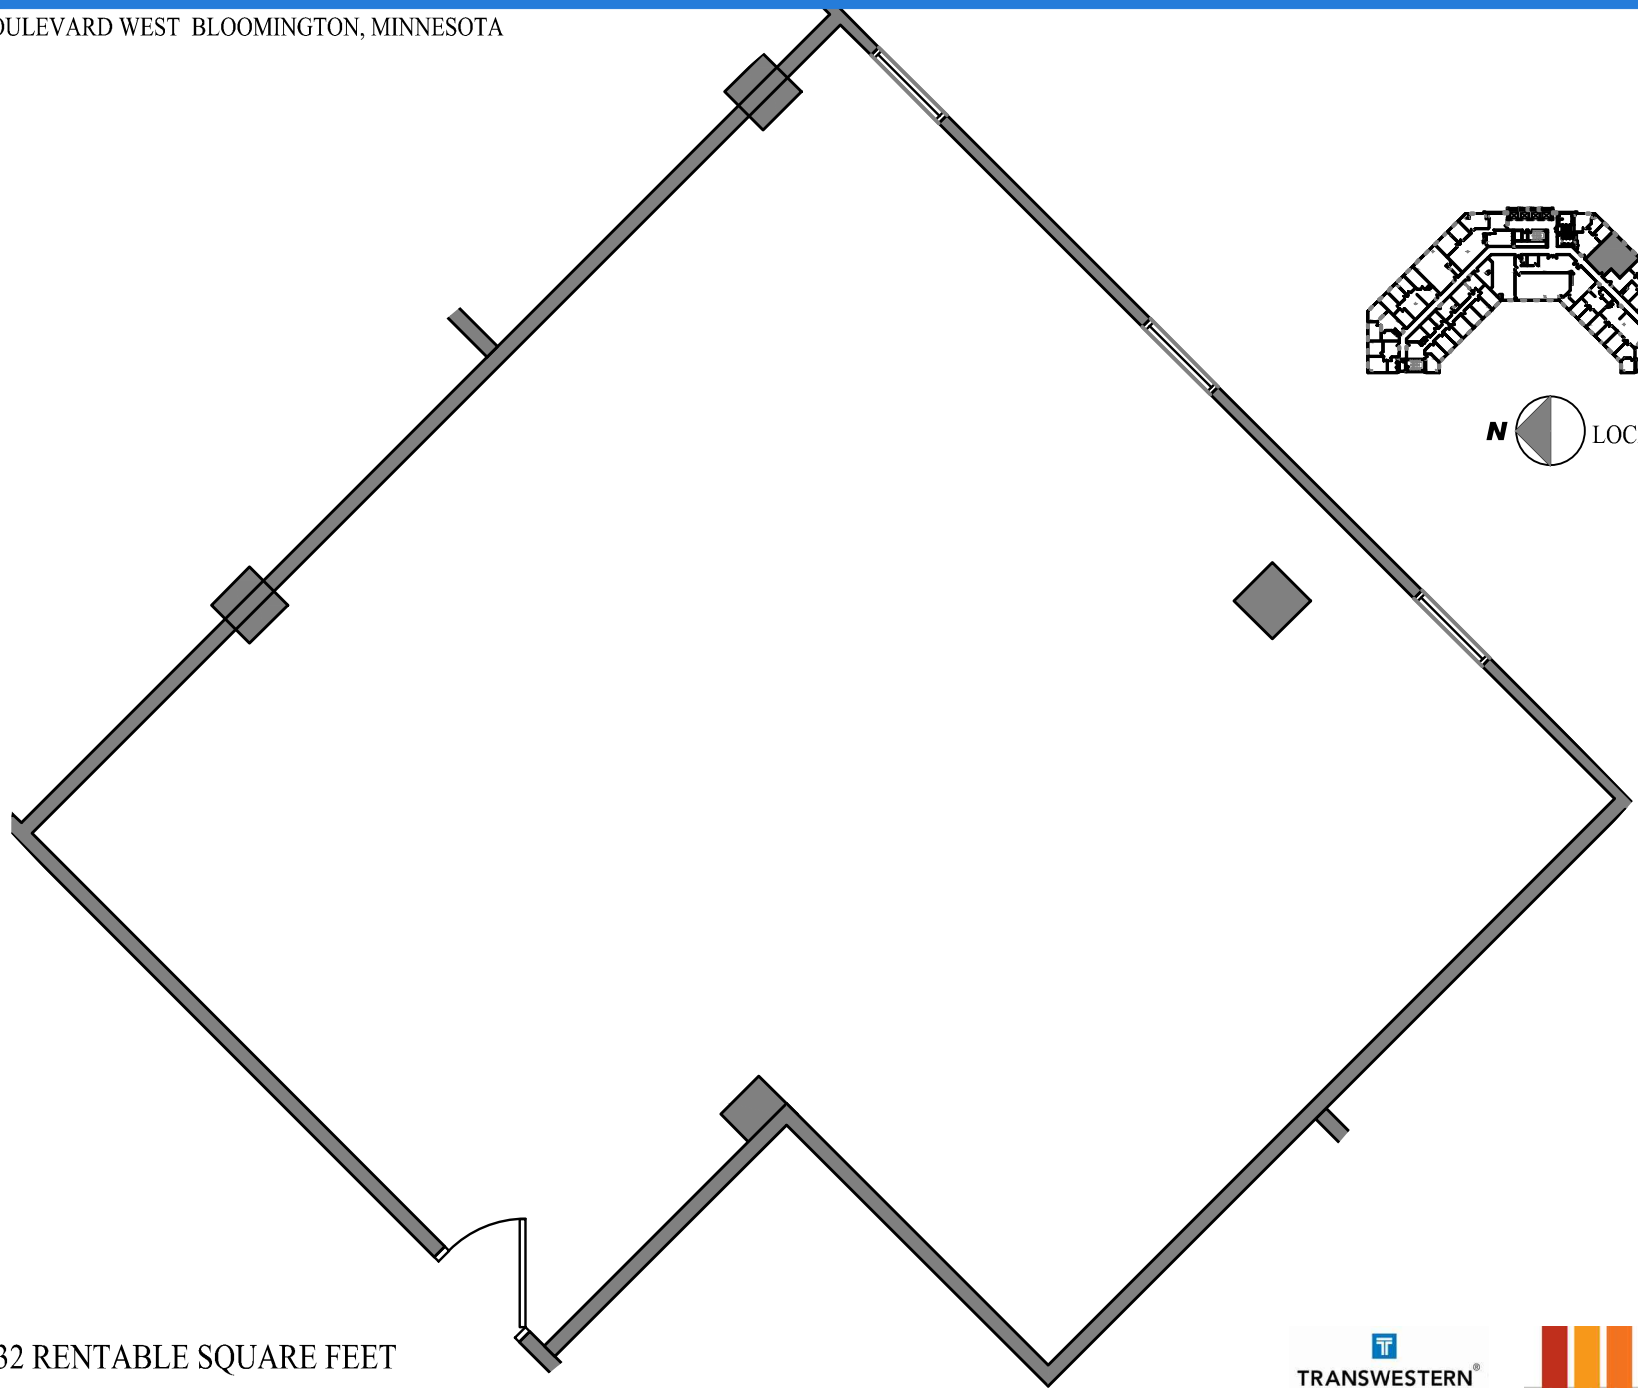

# SOUTHGATE OFFICE PLAZA

5001 AMERICAN BOULEVARD WEST BLOOMINGTON, MINNESOTA

SUITE 615: 1,032 RENTABLE SQUARE FEET

DATE: 12.22.11

SCALE: 3/16" = 1'-0"

**TRANSWESTERN**<sup>®</sup>  
706 2nd Avenue South  
100 Baker Building  
Minneapolis, MN 55402  
(612) 343-4200

**b d h+young**  
interiors | architecture