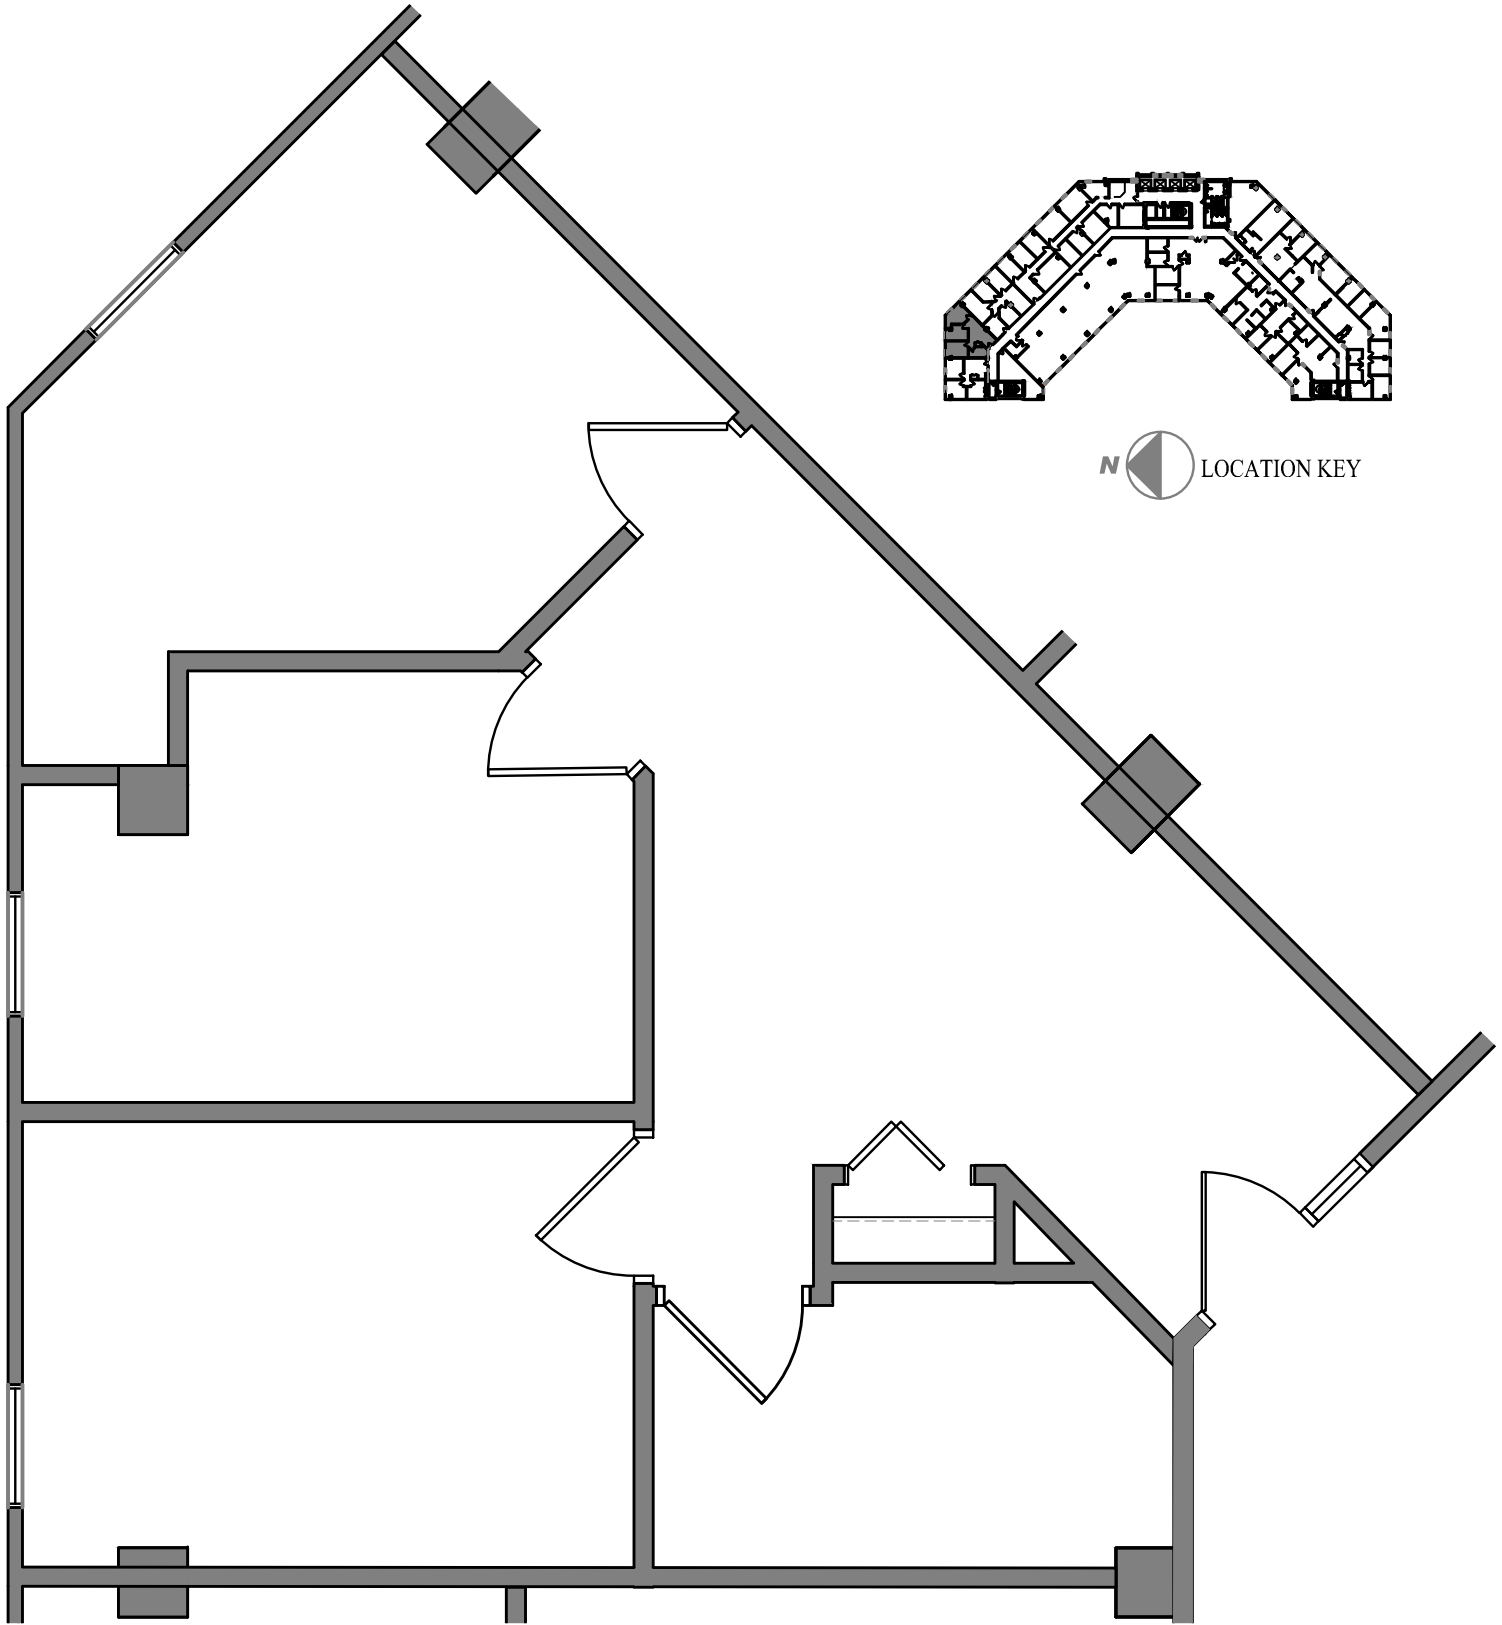

# SOUTHGATE OFFICE PLAZA

5001 AMERICAN BOULEVARD WEST BLOOMINGTON, MINNESOTA

SUITE 285: 772 RENTABLE SQUARE FEET

DATE: 12.21.11

SCALE: 1/4" = 1'-0"

  
**TRANSWESTERN**<sup>®</sup>  
706 2nd Avenue South  
100 Baker Building  
Minneapolis, MN 55402  
(612) 343-4200

  
interiors | architecture