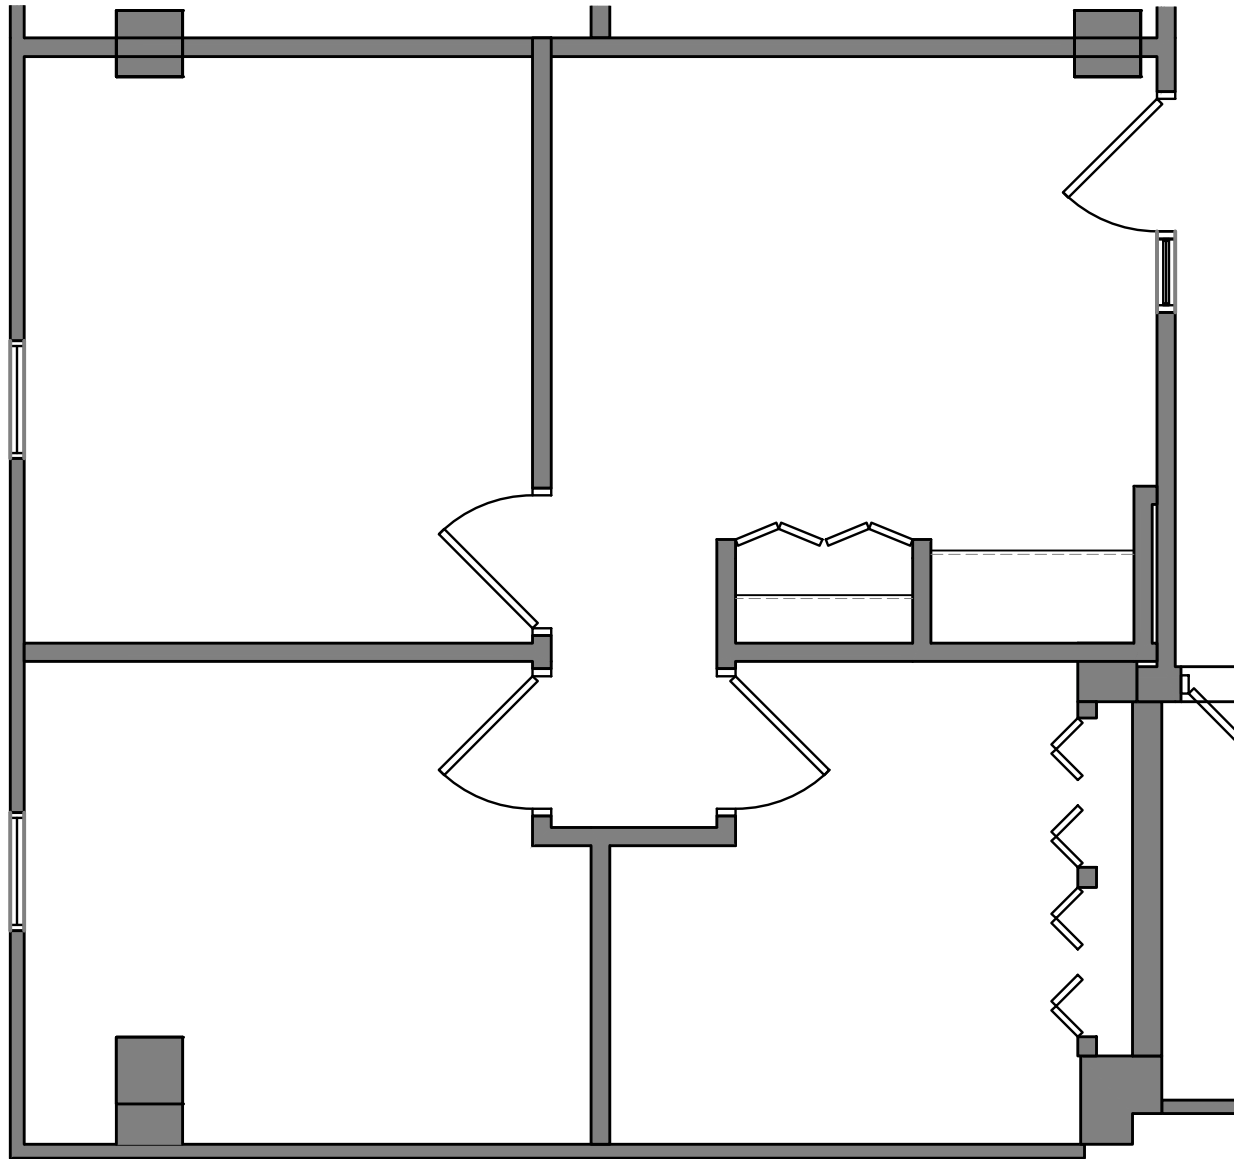

# SOUTHGATE OFFICE PLAZA

5001 AMERICAN BOULEVARD WEST BLOOMINGTON, MINNESOTA

SUITE 999: 709 RENTABLE SQUARE FEET

DATE: 12.22.11

SCALE: 1/4" = 1'-0"

  
**TRANSWESTERN**<sup>®</sup>  
706 2nd Avenue South  
100 Baker Building  
Minneapolis, MN 55402  
(612) 343-4200

  
interiors | architecture