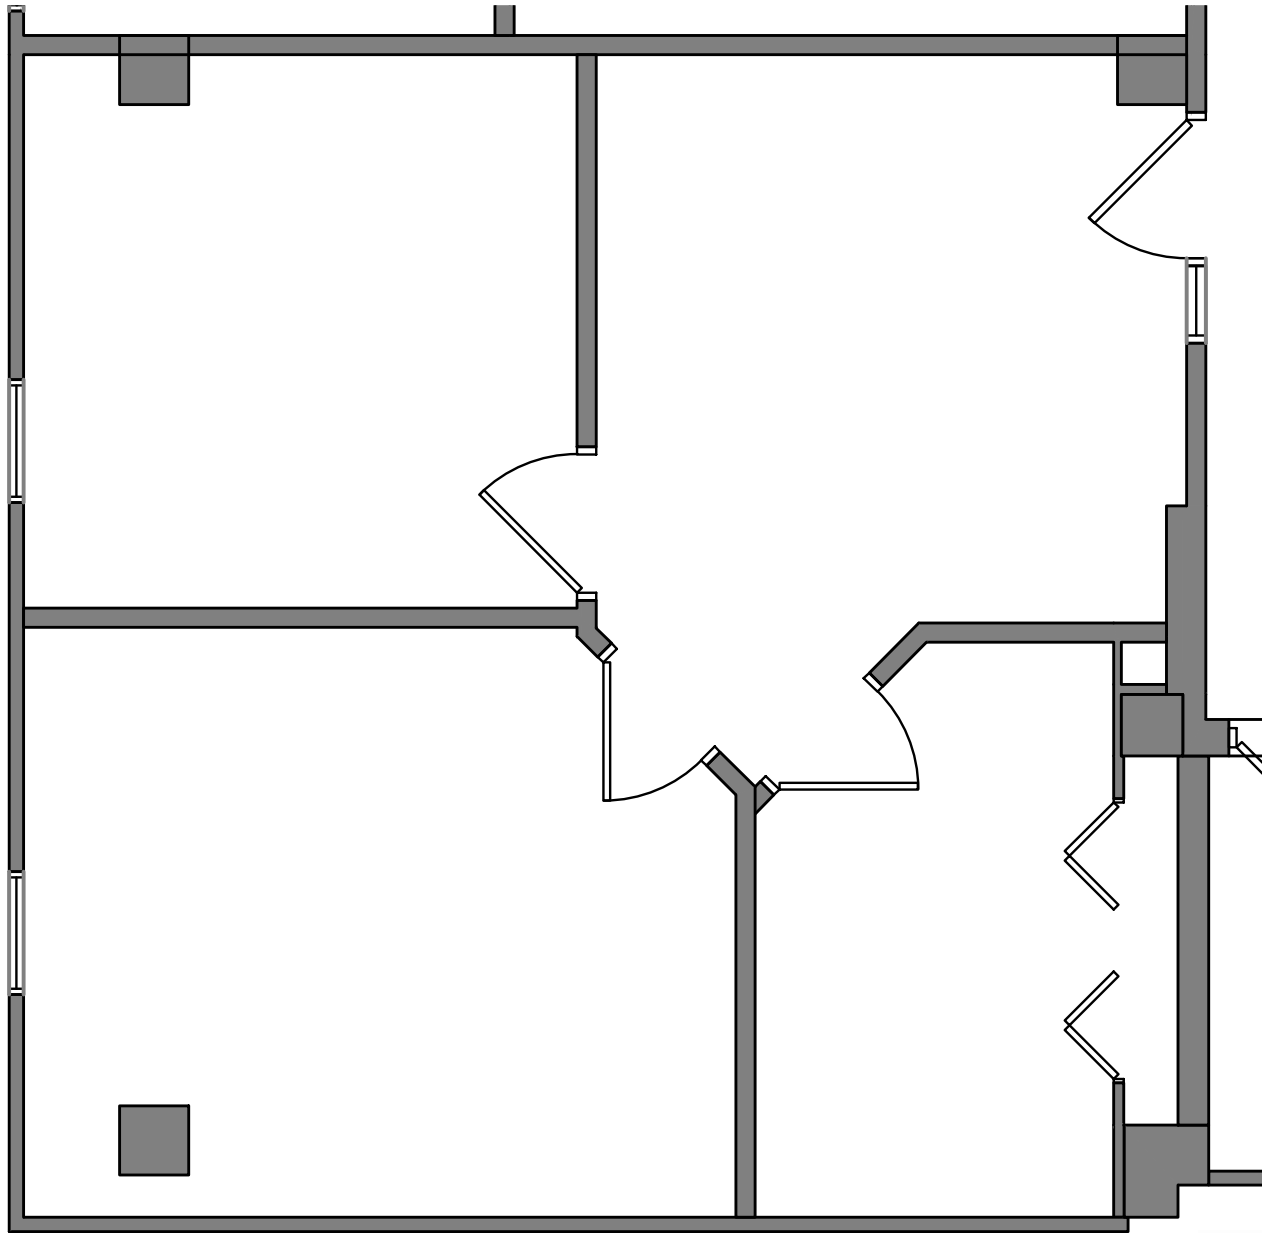

# SOUTHGATE OFFICE PLAZA

5001 AMERICAN BOULEVARD WEST BLOOMINGTON, MINNESOTA

SUITE 695: 709 RENTABLE SQUARE FEET

DATE: 12.22.11

SCALE: 1/4" = 1'-0"

 **TRANSWESTERN**<sup>®</sup>  
706 2nd Avenue South  
100 Baker Building  
Minneapolis, MN 55402  
(612) 343-4200

  
interiors | architecture