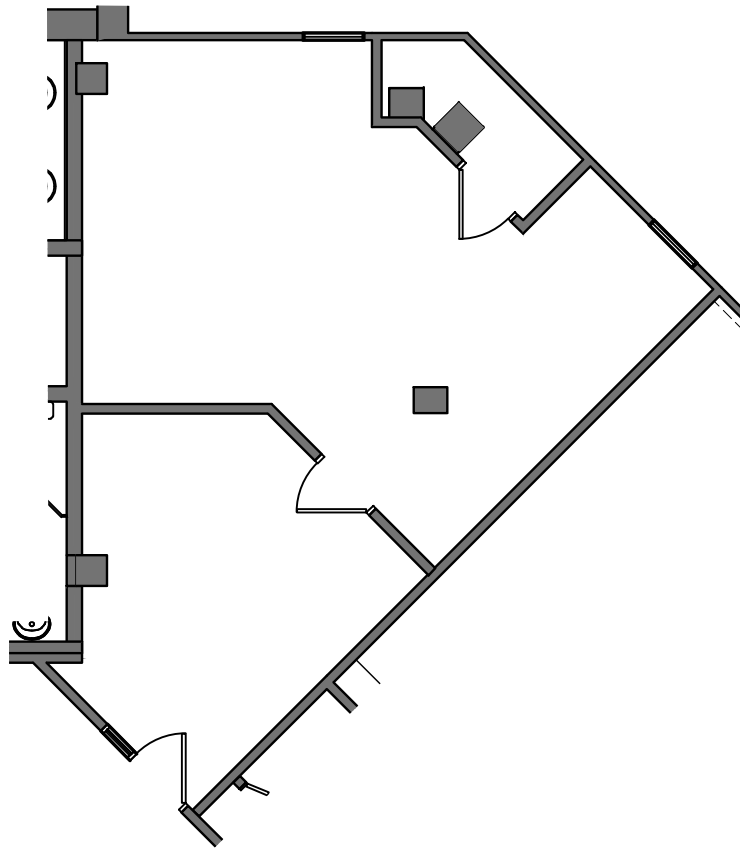

SOUTHGATE OFFICE PLAZA

5001 AMERICAN BOULEVARD WEST BLOOMINGTON, MINNESOTA

SUITE 205: 675 RENTABLE SQUARE FEET

DATE: 02.28.12

SCALE: 1/8" = 1'-0"

TRANSWESTERN[®]
706 2nd Avenue South
100 Baker Building
Minneapolis, MN 55402
(612) 343-4200

interiors | architecture